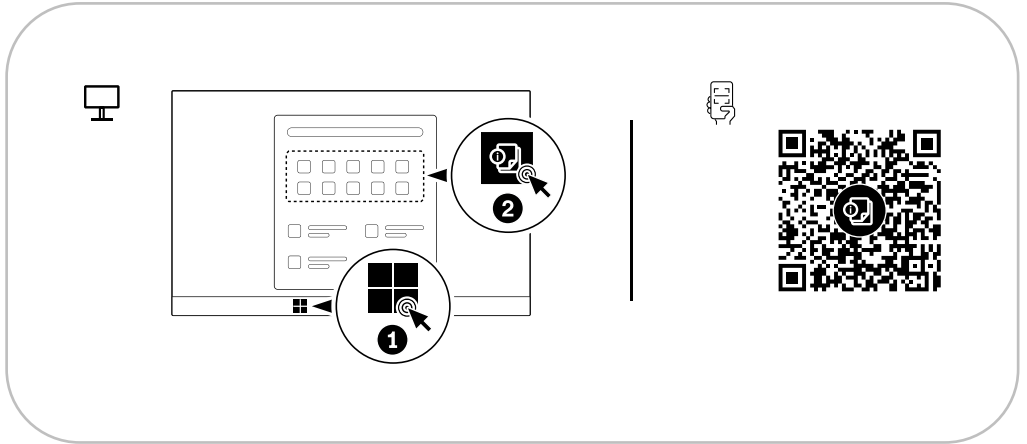

IdeaCentre AIO i (24", 11)
IdeaCentre AIO i (27", 11)

Wireless Charging*

i Place the phone horizontally on the center of the wireless charging pad to activate wireless charging.

***** For selected models

User Guide Access

[English]

European Union (EU) / United Kingdom (UK) — radio frequency and power

This radio equipment operates with the following frequency bands and maximum radio-frequency power:

Technology	Frequency band [MHz]	Maximum transmit power
WLAN 802.11b/g/n/ax	2400 - 2483.5	< 20 dBm