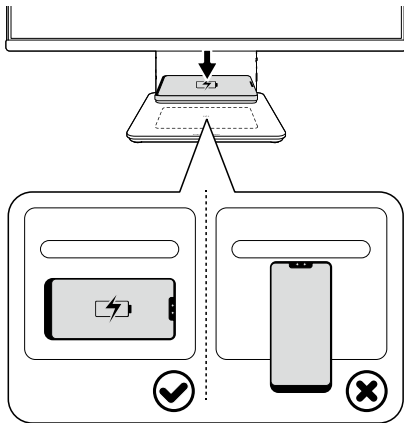

IdeaCentre AIO i (24", 11)
IdeaCentre AIO i (27", 11)

Wireless Charging*

i Place the phone horizontally on the center of the wireless charging pad to activate wireless charging.

***** For selected models